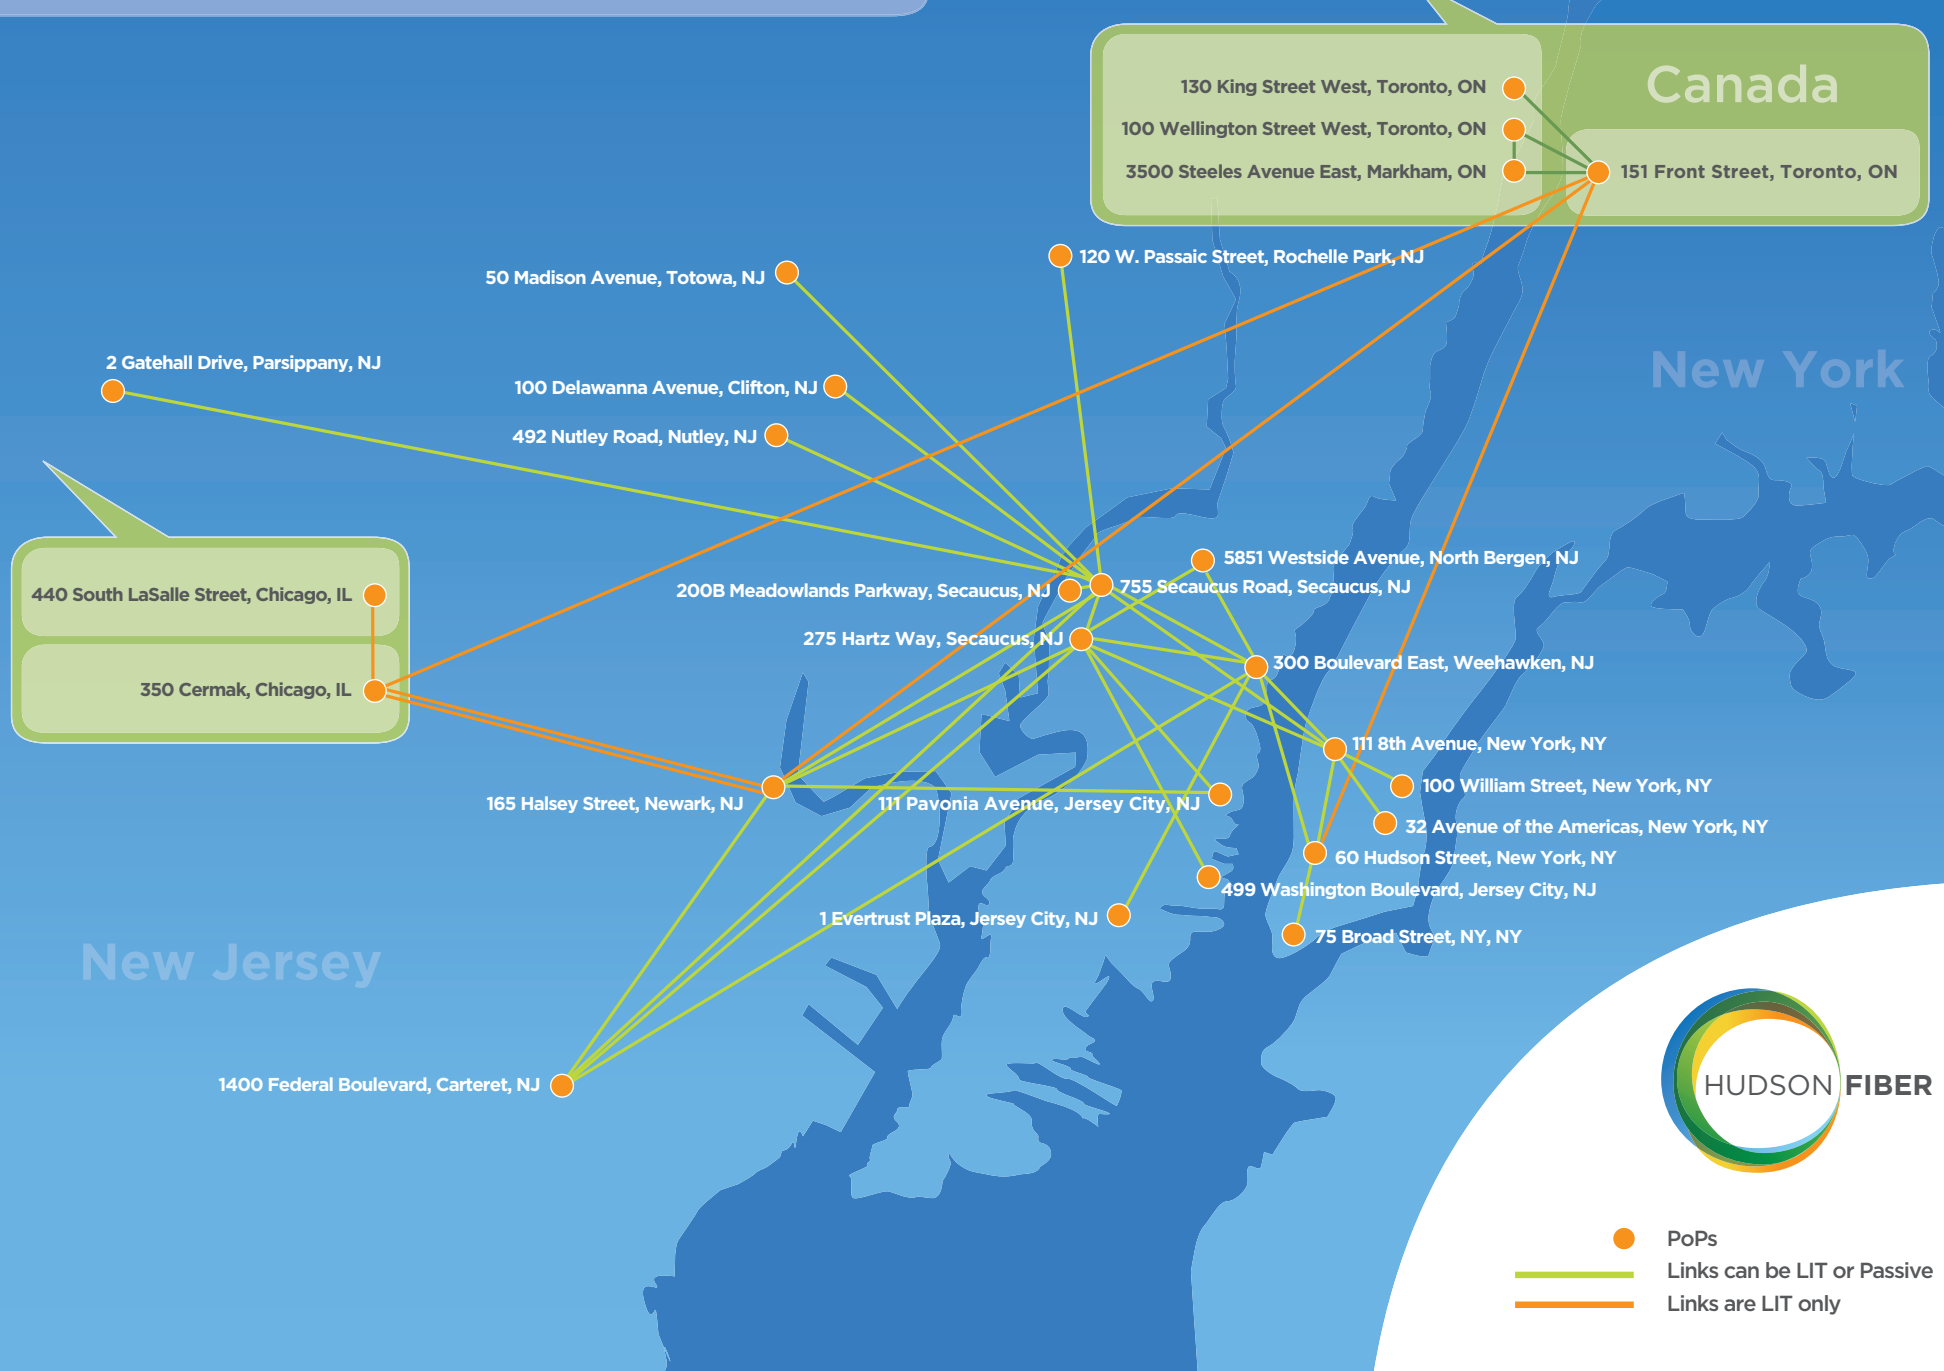

# Hudson Fiber Network - X-Change Connect

2011 Current and Planned North American Network

## Canada

## New York

## New Jersey

- PoPs
- Links can be LIT or Passive
- Links are LIT only